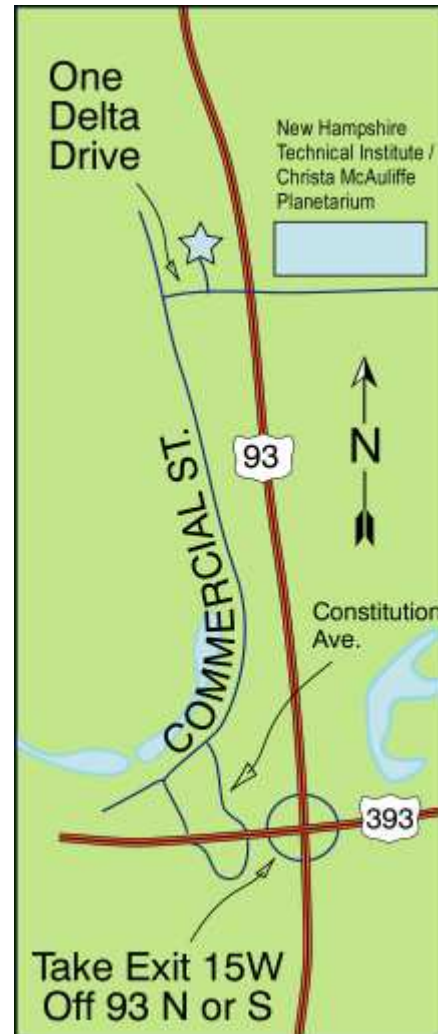

1. Take Route 89 South to Route 93 North
2. Follow the "From Points South of Concord" directions (below)

From Points South of Concord:

1. Take Route 93 North to Exit 15W, which puts you on Route 393 West.
2. At the first set of lights (1/4 mile), turn right onto Commercial Street. (Note these lights are usually blinking. If you reach the end of Route 393 at Main Street, you've gone too far-follow Main Street directions below.)
3. At the bottom of a short hill, turn right at the stop sign (still Commercial Street).
4. Continue on Commercial Street approximately 3/4 mile to the next stop sign.
5. Turn right onto Delta Drive and go over railroad tracks.
6. Take an immediate left into the Northeast Delta Dental parking lot.

From Points North of Concord:

1. Take Route 93 South to Exit 15W, which puts you on Route 393 West.
2. At the first set of lights (1/4 mile), turn right onto Commercial Street. (Note these lights are currently blinking. If you reach the end of Route 393 at Main Street, you've gone too far-follow Main Street directions below.)
3. At the bottom of a short hill, turn right after the stop sign (still Commercial Street).
4. Continue on Commercial Street approximately 3/4 mile to the next stop sign.
5. Turn right onto Delta Drive and go over railroad tracks.
6. Take an immediate left into the Northeast Delta Dental parking lot.

From Main Street, Concord:

1. Go north to the light at the intersection of Main